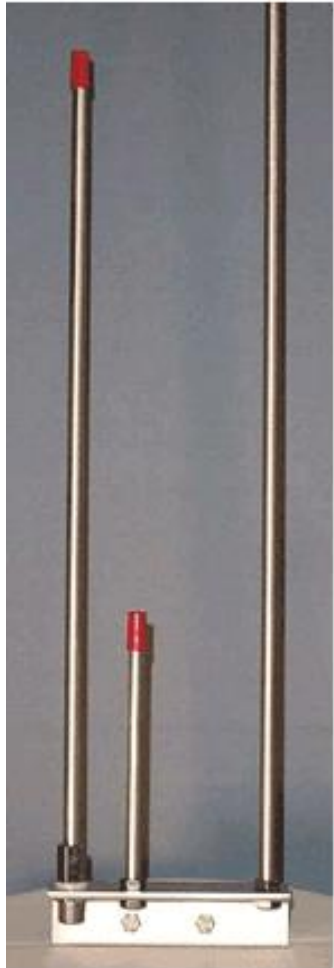

VHF og UHF antenner

Etableringsplan for antenner.....

Bånd	Vertikal	Horisontal
160m	2019*	-
80m	2019*	-
40m	2017	2021
30m	2019*	2021
20m	2017	2021
17m	2017	2021
15m	2017	2021
12m	2019*	2021
10m	2019*	2021
6m	-	2019
4m	-	2019
2m	2017	
0,7m	2017	

*) Shunt-feed på mast + antenнетuner

SteppIR UrbanBeam ?