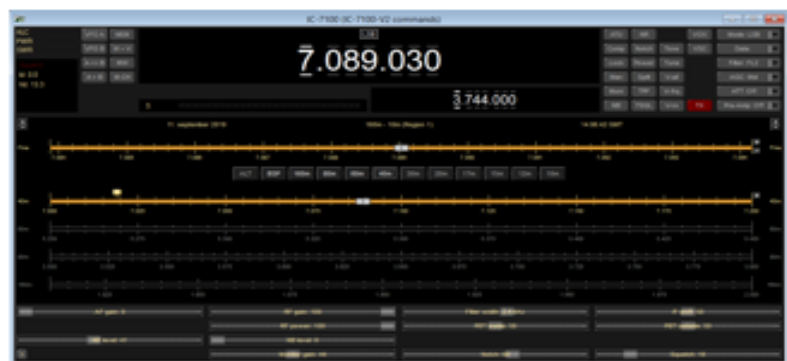

Remote radio fra OZ1KR

Ham Radio Deluxe

PORT 7805

HRD Remote server
(Radio support)

Server Name	External Port Start	External Port End	Protocol	Internal Port Start	Internal Port End	Server IP Address
Remote	7805	7809	TCP	7805	7809	192.168.1.64
CAM	7810	7810	TCP	7810	7810	192.168.1.44

TeamSpeak client

TeamSpeak server

TeamSpeak client

COM 10

HRD Serial Port client

EA4TX
ARS-USB

COM 7

HRD Serial Port server

VSPE (virtual serial ports emulator)
TCP COM11—IP address : 7806
COM 11 – COM 10

PORT 7806

VSPE (virtual serial ports emulator)
TCP COM 7 : 7806

Antennemast

Etablering af antennerotor i 1999

Radiatorum

Antennerotor