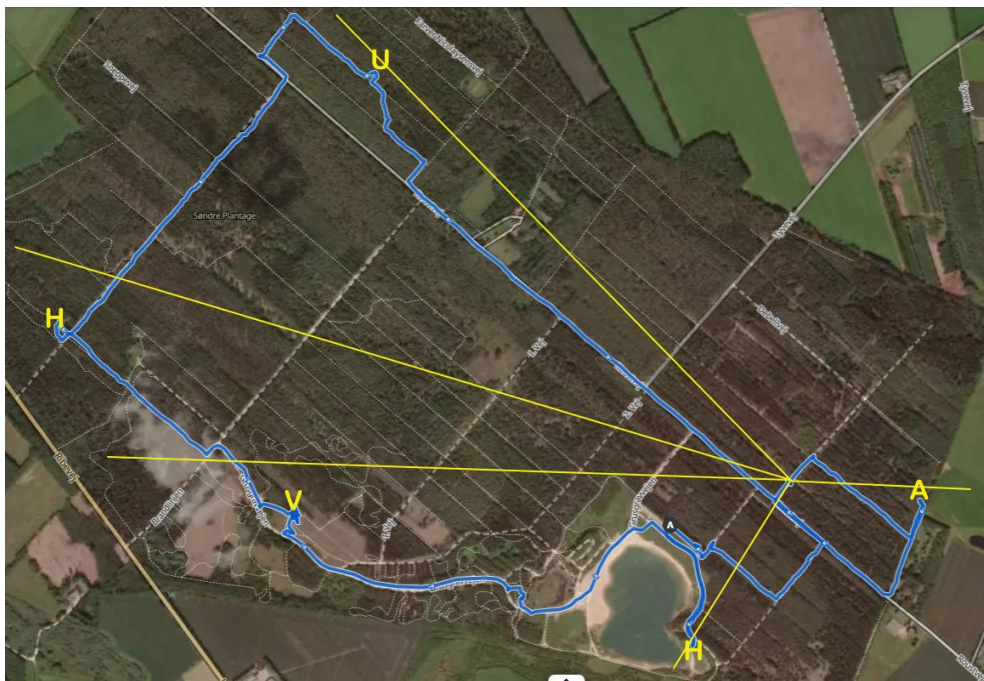

Visning af "løberute"

Når OZ1CWP Bjarne sender løbsresultater ud, er der som regel et kort med, som ovenstående, der viser hans løbe-rute.

Det er en vældig god information, så der både kan analyseres på rute og tider, i jagten på personlige forbedringer.

Jeg har desværre ikke et avanceret tracking ur, men mindre kan også gøre det. Jeg har til min i-phone fundet et par apps, der kan være anvendelige til personligt brug. På næste side er et billede fra Stendal-jagten den 3/6, og er foretaget med appen Topo Maps+, og billedet på side 7 er fra en gåtur hvor appen AllTrails er brugt. Begge er gratis, men kan drille lidt, da ikke alle funktioner er med i gratisversionen. Det er især deling og kopiering der kan udfordre, men som du ser, er de anvendelige. På side 6 er f.eks. vist en sensefejl, der betød at der blev løbet i gal retning, sydpå i stedet for nordpå! God fornøjelse hvis du vil prøve en af apps'ne.